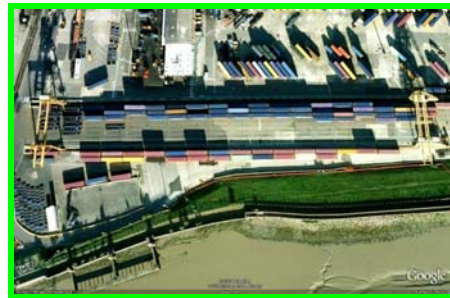

COMMANDER™

Horizontal & Vertical
Collision Avoidance
Crane Systems

Case Study

IRCDS-HSD™ Detection System

1. **Location** Purfleet Container Port, Essex (close to QE-II Dartford Bridge)
2. **Industry** Container Shipping
3. **Application** Qty 2 Goliath Container Cranes (Wild & Kone) handling intermediate shipping container storage between ship off/on loading and land transport.
4. **Project** These two large container cranes are located close to a ship jetty on the River Thames where containers are off loaded and reloaded. Due to high storage of containers (multi stacked), crane operators located in the travelling operating cab have difficulty in ascertaining the location of the 'other' crane or the end of the rail tracks. An automated failsafe system was required to ensure no collisions between cranes. The installation of the **COMMANDER™ IRCDS-HSD™** equipment was carried out during 2009-2010. This system was ideally suited for the application and the scheme continues to be fully functioning since installation and commissioning thus ensuring no physical damage to machines or loss of production or shipping hold ups through downtime. The **IRCDS-HSD™** system uses security coded **Infra-Red** signalling to transmit bi-directional communication data between partner systems. 3 detection zones are included to prevent collisions by inhibiting speeds thus bringing the cranes to a safe and controlled stop.

Pictures

Specialist Designers & Manufacturers of Industrial **Infra-Red** & **PLL Synthesiser Radio** Remote Control; **Infra-Red, Ultrasonic & Microwave** Collision Avoidance Systems for Horizontal & Vertical (multi-level) applications; Simplex & Duplex Data Communicators; High Integrity Control Gear for High Integrity Material Handling Applications; Designers & Manufacturers of Eddy Current Brakes & Closed Loop Controllers; CE compliant: **U.K. Designed & Manufactured.**

T: +44 (0) 115-989-0100

F: +44 (0) 115-989-0200

W: www.commander.co.uk

E: sales@commander.co.uk

© Copyright 2013

Commander Controls Limited
12 High Hazels Road
Manvers Business Park, Cotgrave
Nottinghamshire, NG12 3GZ. UK